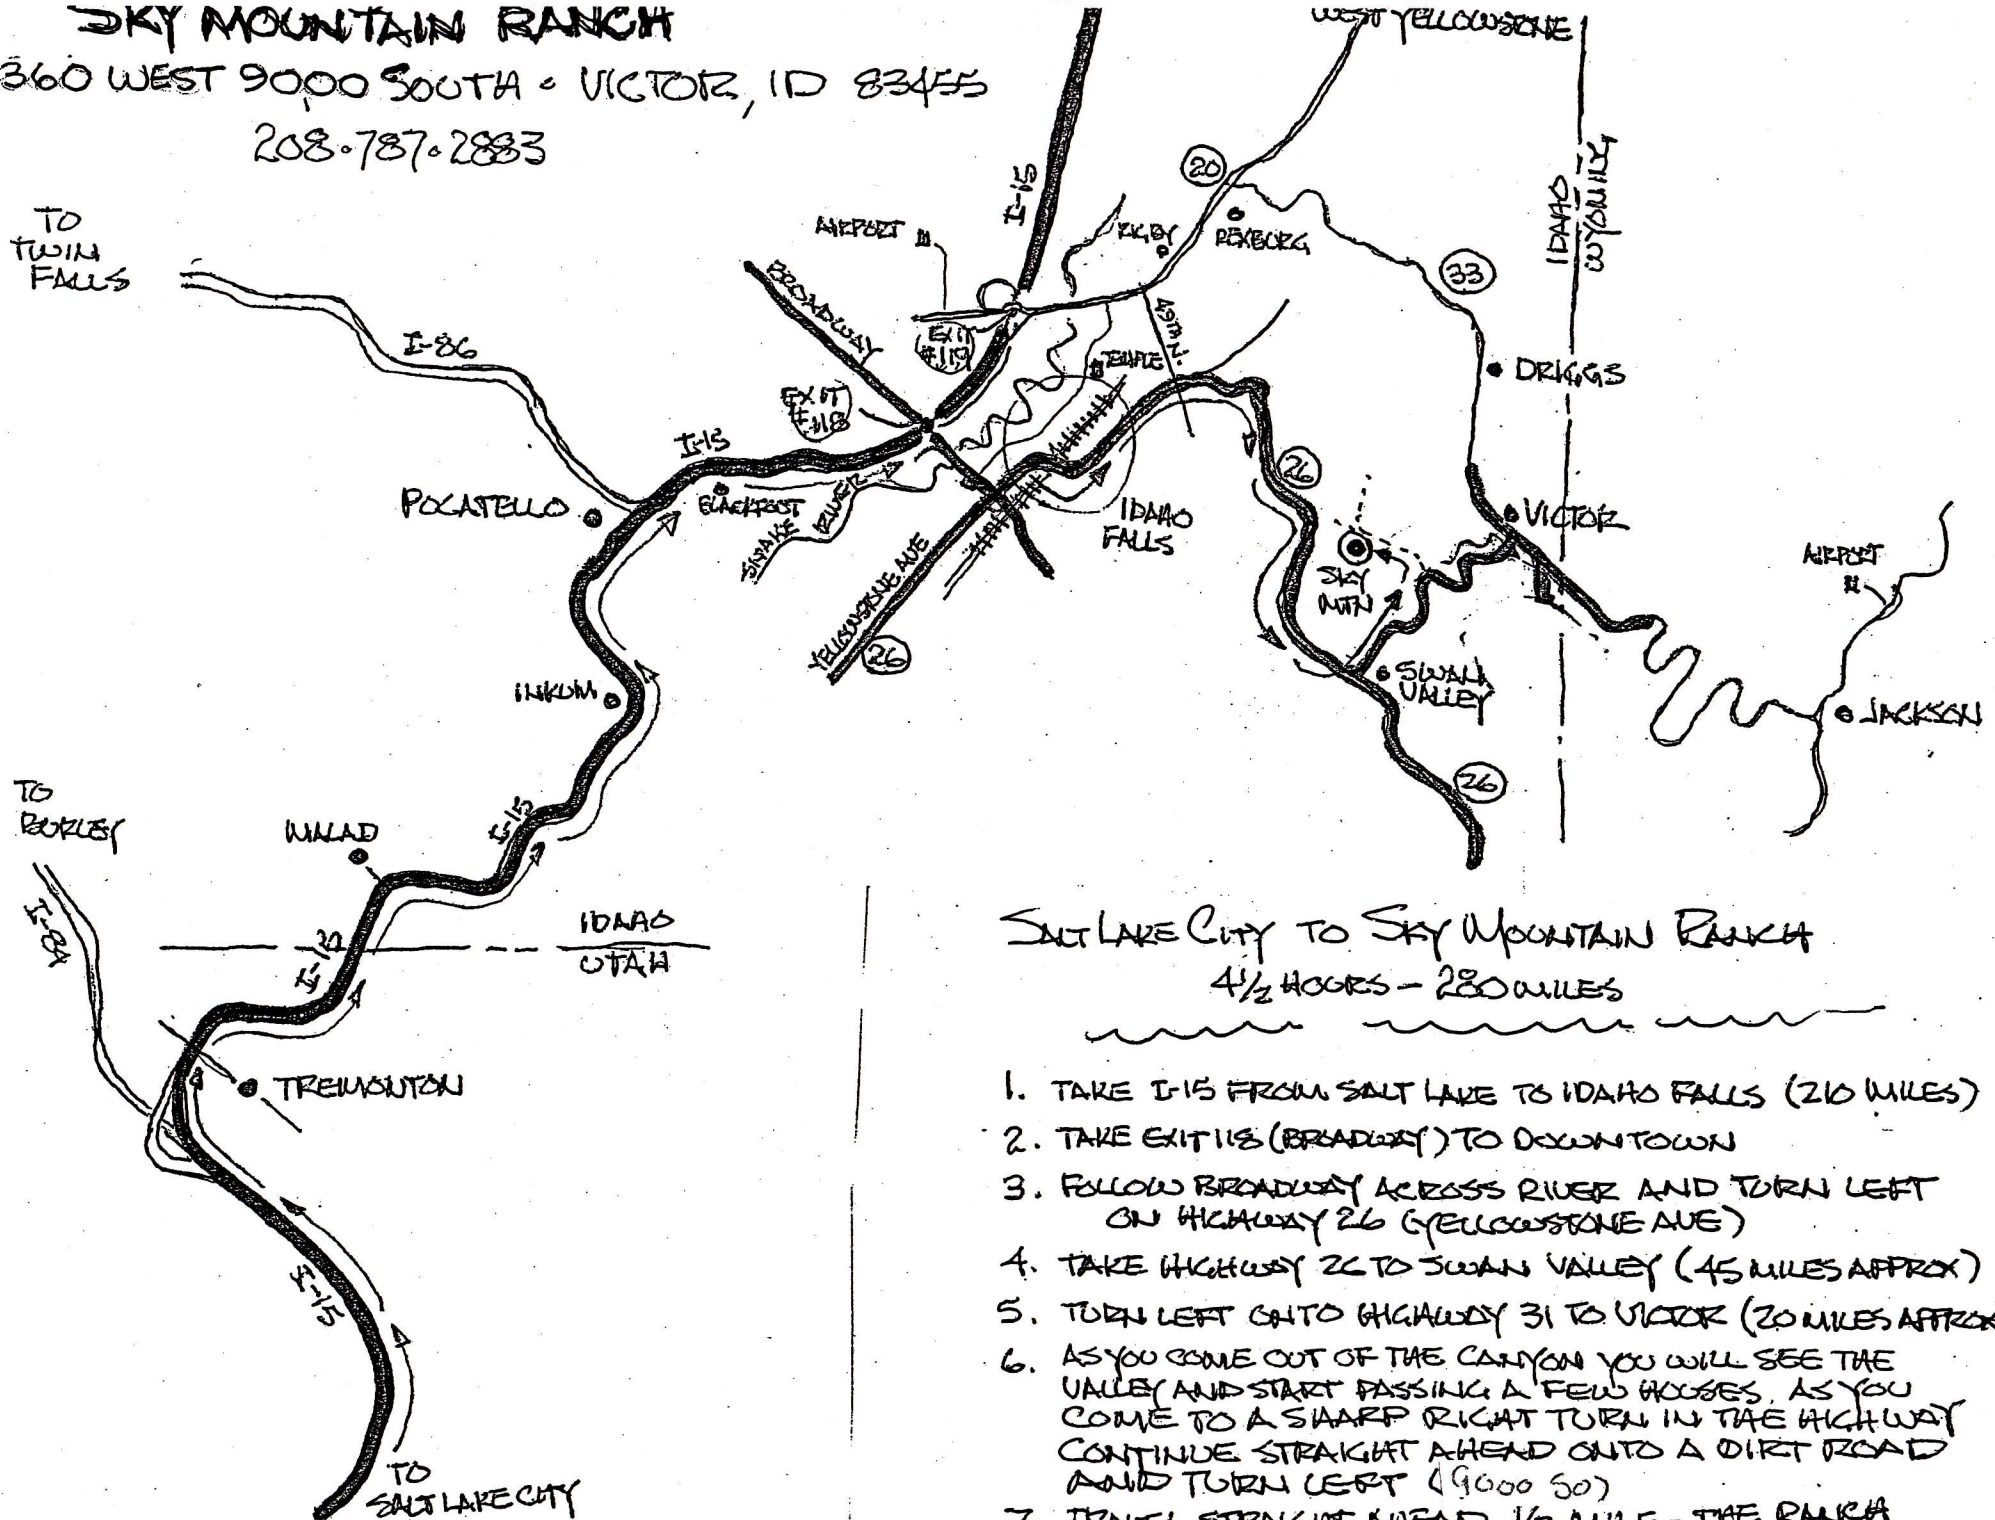

SKY MOUNTAIN RANCH

4360 WEST 9000 SOUTH - VICTOR, ID 83455

208-787-2883

TO
TWIN
FALLS

SALT LAKE CITY TO SKY MOUNTAIN RANCH
4 1/2 HOURS - 280 MILES

1. TAKE I-15 FROM SALT LAKE TO IDAHO FALLS (210 MILES)
2. TAKE EXIT 118 (BROADWAY) TO DOWNTOWN
3. FOLLOW BROADWAY ACROSS RIVER AND TURN LEFT ON HIGHWAY 26 (YELLOWSTONE AVE)
4. TAKE HIGHWAY 26 TO SWAN VALLEY (45 MILES APPROX)
5. TURN LEFT ONTO HIGHWAY 31 TO VICTOR (20 MILES APPROX)
6. AS YOU COME OUT OF THE CANYON YOU WILL SEE THE VALLEY AND START PASSING A FEW HOUSES. AS YOU COME TO A SHARP RIGHT TURN IN THE HIGHWAY CONTINUE STRAIGHT AHEAD ONTO A DIRT ROAD AND TURN LEFT (9000 SO)
7. TRAVEL STRAIGHT AHEAD 1/2 MILE - THE RANCH WILL BE ON YOUR LEFT